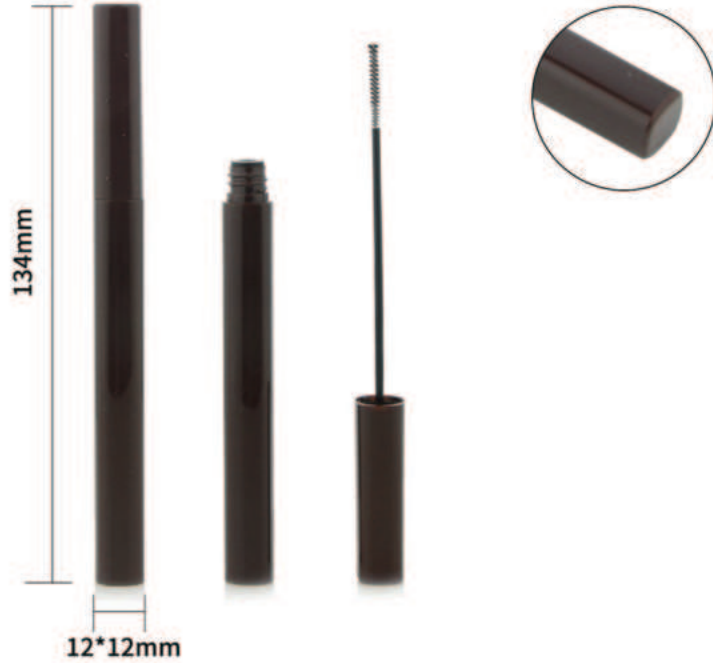

SM009-6ML

Bottle: PETG Cap: ABS

SM010-12ML

Bottle: PETG Cap: ABS