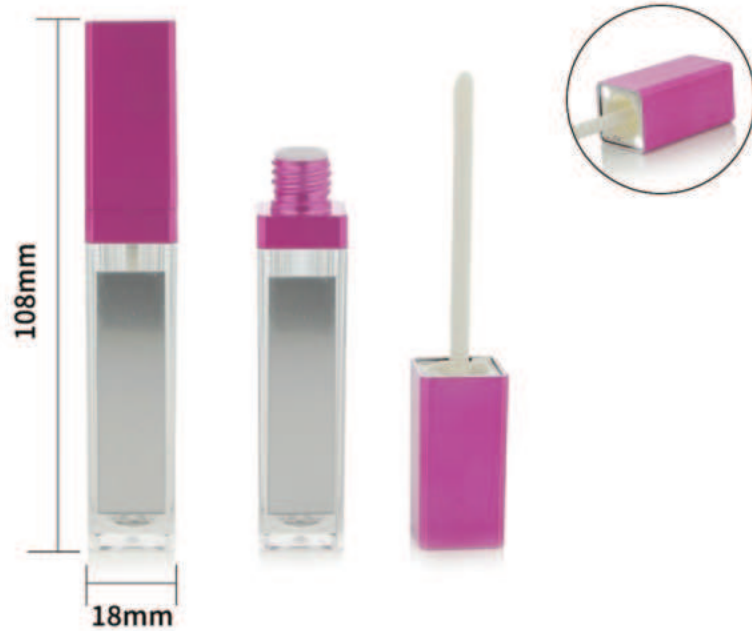

SLS005-4ML