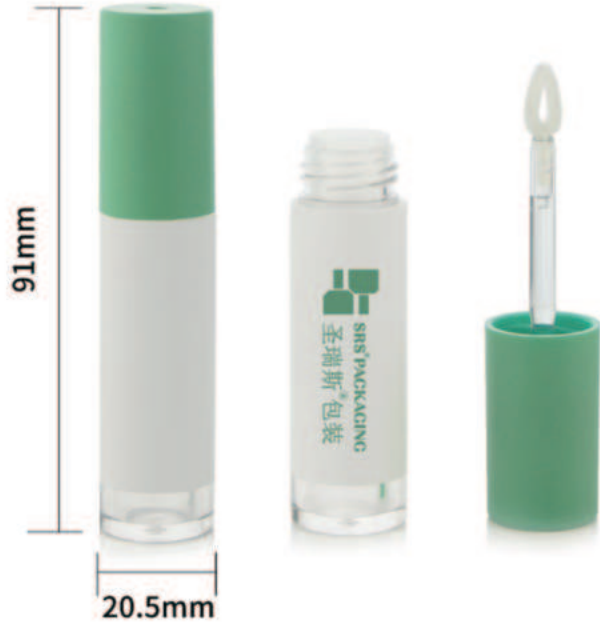

SRS[®] PACKAGING

圣瑞斯[®]包装

**Lip Gloss & Mascara Tube
CATALOGUE**

A black mascara tube and its wand are shown against a light pink background. The tube is positioned horizontally at the top left, and the wand is positioned vertically on the left side, with a smudge of mascara below it. On the right side, the tube is positioned vertically, and the wand is positioned vertically, with a smudge of mascara to its right. The text "Mascara Tube" is centered in the middle of the image.

Bottle: PETG Cap: ABS

Lip Gloss

SLR001-1.5ML

Bottle: AS Cap: ABS

SLR002-4ML

Bottle: AS Cap: ABS

SLR003-4ML

Bottle: AS Cap: ABS

SLR004-6ML

Bottle: AS Cap: ABS

SLR005-6ML

Outer Bottle: ABS Inner Bottle: AS Cap: ABS

SLR006-4.5ML

Bottle: ABS Bottom : AS Cap: ABS

SLR007-7ML

Bottle: AS Cap: ABS