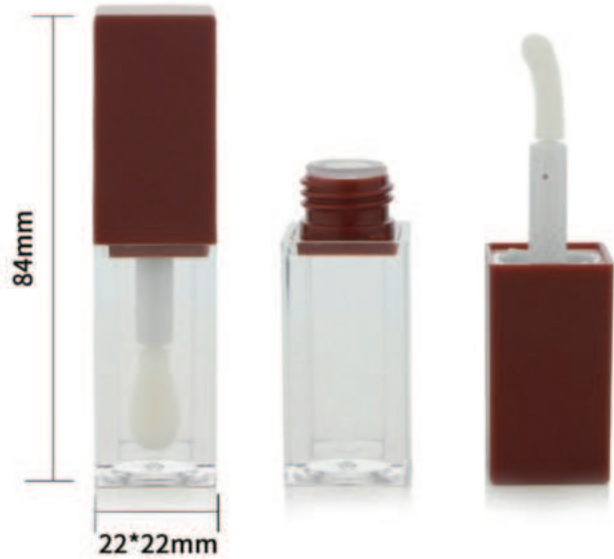

SLS001-5ML