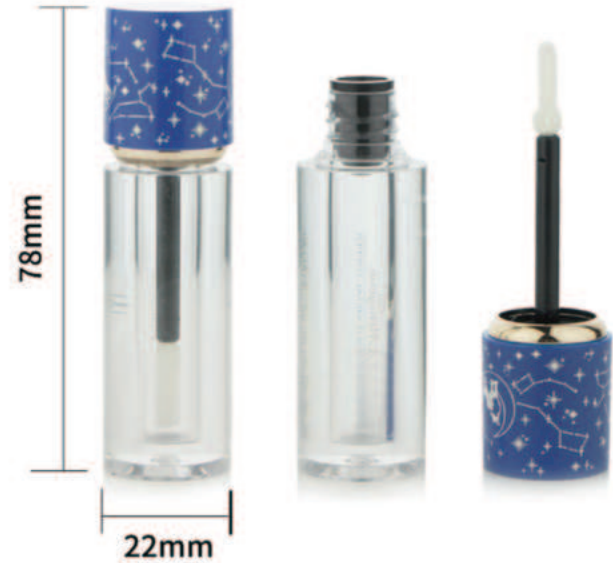

SRS[®] PACKAGING

圣瑞斯[®]包装

**Lip Gloss & Mascara Tube
CATALOGUE**

A black mascara tube and its wand are shown against a light pink background. The tube is positioned horizontally at the top left, and the wand is positioned vertically on the left side, with a smudge of mascara below it. On the right side, the tube is positioned vertically, and the wand is positioned vertically, with a smudge of mascara to its right. The text "Mascara Tube" is centered in the middle of the image.

Bottle: PETG Cap: ABS

Lip Gloss

SLR001-1.5ML

Bottle: AS Cap: ABS

SLR002-4ML

Bottle: AS Cap: ABS

SLR003-4ML

Bottle: AS Cap: ABS

SLR004-6ML

Bottle: AS Cap: ABS

SLR005-6ML

Outer Bottle: ABS Inner Bottle: AS Cap: ABS

SLR006-4.5ML

Bottle: ABS Bottom : AS Cap: ABS

SLR007-7ML

Bottle: AS Cap: ABS