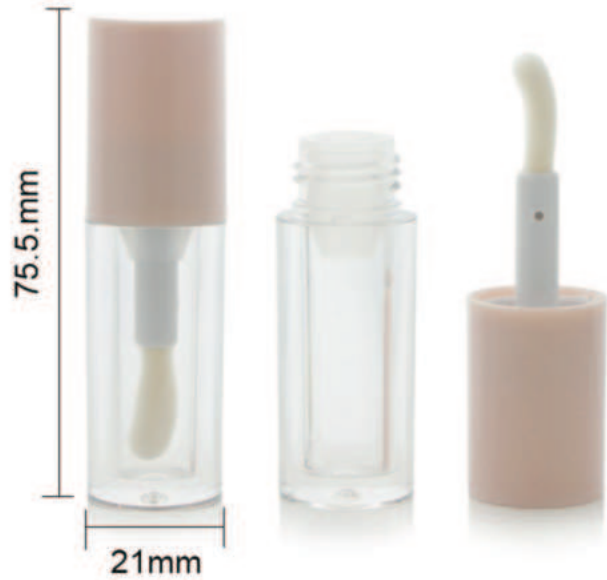

SLR021-4ML