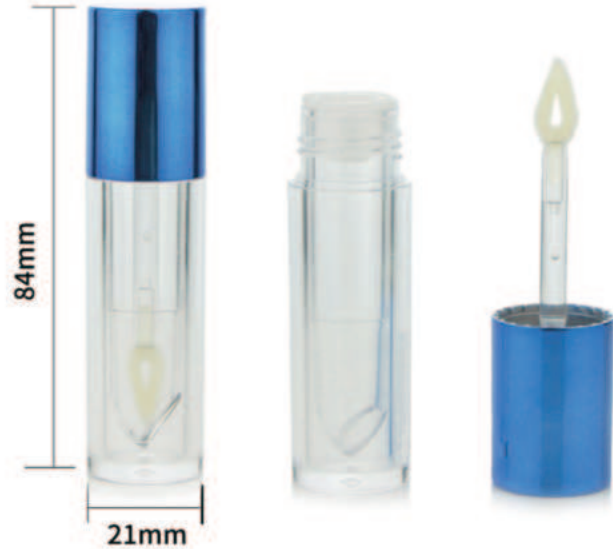

SRS[®] PACKAGING

圣瑞斯[®]包装

**Lip Gloss & Mascara Tube
CATALOGUE**

A black mascara tube and its wand are shown against a light pink background. The tube is positioned horizontally at the top left, and the wand is positioned vertically on the left side, with a smudge of mascara below it. On the right side, the tube is positioned vertically, and the wand is positioned vertically, with a smudge of mascara to its right. The text "Mascara Tube" is centered in the middle of the image.

Bottle: PETG Cap: ABS

Lip Gloss

SLR001-1.5ML

Bottle: AS Cap: ABS

SLR002-4ML

Bottle: AS Cap: ABS

SLR003-4ML

Bottle: AS Cap: ABS

SLR004-6ML

Bottle: AS Cap: ABS

SLR005-6ML

Outer Bottle: ABS Inner Bottle: AS Cap: ABS

SLR006-4.5ML

Bottle: ABS Bottom : AS Cap: ABS

SLR007-7ML

Bottle: AS Cap: ABS