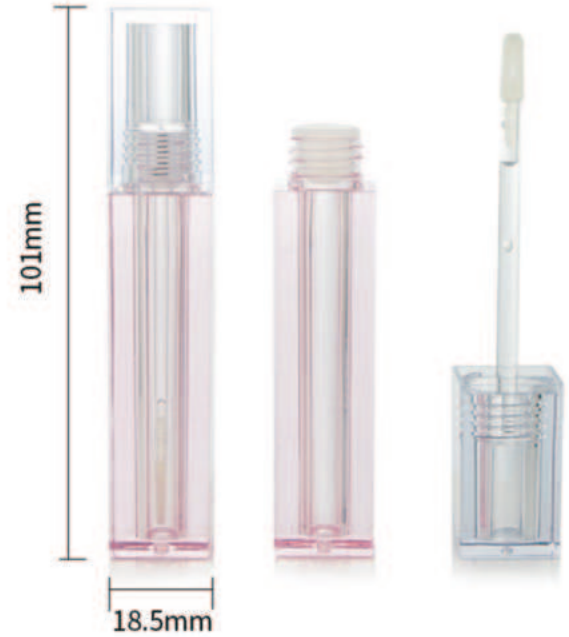

SRS[®] PACKAGING

圣瑞斯[®]包装

**Lip Gloss & Mascara Tube
CATALOGUE**

A black mascara tube and its wand are shown against a light pink background. The tube is positioned horizontally at the top left, and the wand is positioned vertically on the left side, with a smudge of mascara below it. On the right side, the tube is positioned vertically, and the wand is positioned vertically, with a smudge of mascara to its right. The text "Mascara Tube" is centered in the middle of the image.

SLS008-6ML

Bottle: AS Cap: ABS

SLS009-6.5ML

Bottle: AS Cap: ABS

SLS010-4.5ML

Bottle: AS Cap: ABS

SLS011-8ML

Bottle: AS Cap: ABS

SLS012-3ML

Bottle: AS Cap: ABS

SLY001-4ML

Bottle: AS Cap: ABS

SLY002-6ML

Bottle: AS Cap: ABS

SLY003-4ML

Bottle: AS Cap: ABS