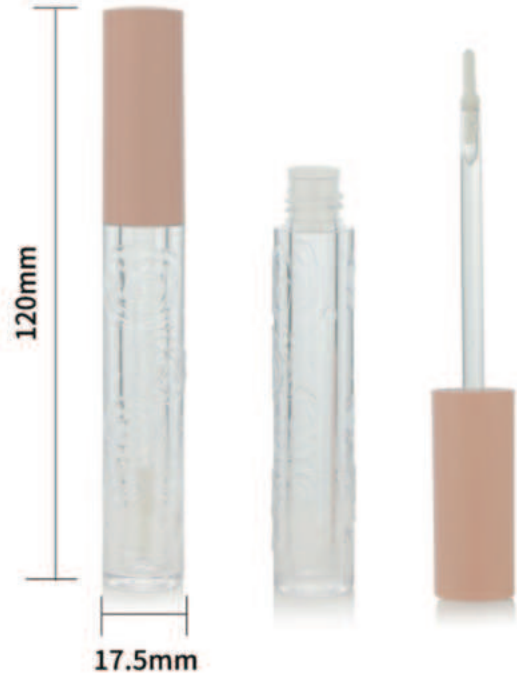

SRS[®] PACKAGING

圣瑞斯[®]包装

**Lip Gloss & Mascara Tube
CATALOGUE**

A black mascara tube and its wand are shown against a light pink background. The tube is positioned horizontally at the top left, and the wand is positioned vertically on the left side, with a smudge of mascara below it. On the right side, the tube is positioned vertically, and the wand is positioned vertically, with a smudge of mascara to its right. The text "Mascara Tube" is centered in the middle of the image.

SLR008-10ML

Bottle: AS Cap: ABS

SLR009-3.5ML

Bottle: AS Cap: ABS

SLR010-4ML

Bottle: AS Cap: ABS

SLR011-3.5ML

Bottle: AS Cap: ABS

SLR012-3ML

Bottle: AS Cap: ABS

SLR013-3.5ML

Bottle: AS Cap: ABS

SLR014-10ML

Bottle: PETG Cap: ABS

SLR015-2.5ML

Bottle: AS Cap: ABS