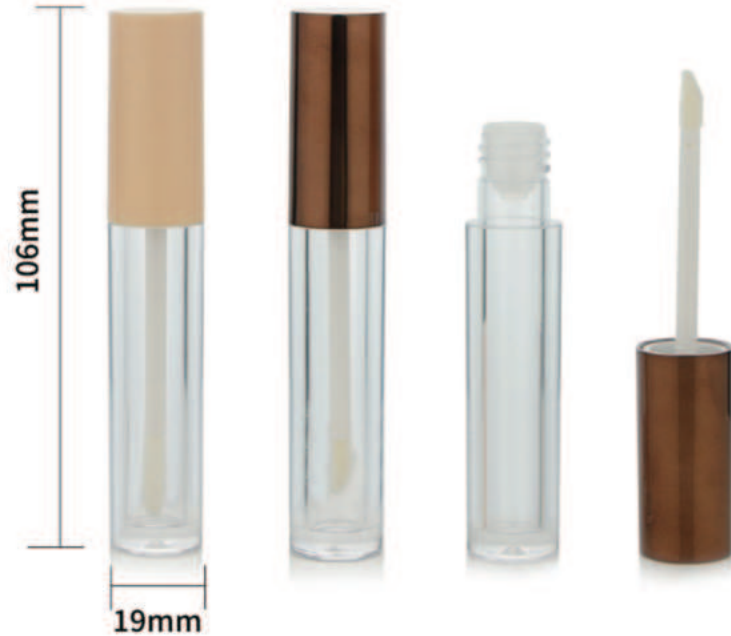

SRS[®] PACKAGING

圣瑞斯[®]包装

**Lip Gloss & Mascara Tube
CATALOGUE**

A black mascara tube and its wand are shown against a light pink background. The tube is positioned horizontally at the top left, and the wand is positioned vertically on the left side, with a smudge of mascara below it. On the right side, the tube is positioned vertically, and the wand is positioned vertically, with a smudge of mascara to its right. The text "Mascara Tube" is centered in the middle of the image.

SLR004-6ML

Bottle: AS Cap: ABS

SLR005-6ML

Outer Bottle: ABS Inner Bottle: AS Cap: ABS

SLR006-4.5ML

Bottle: ABS Bottom : AS Cap: ABS

SLR007-7ML

Bottle: AS Cap: ABS

SLR008-10ML

Bottle: AS Cap: ABS

SLR009-3.5ML

Bottle: AS Cap: ABS

SLR010-4ML

Bottle: AS Cap: ABS

SLR011-3.5ML

Bottle: AS Cap: ABS