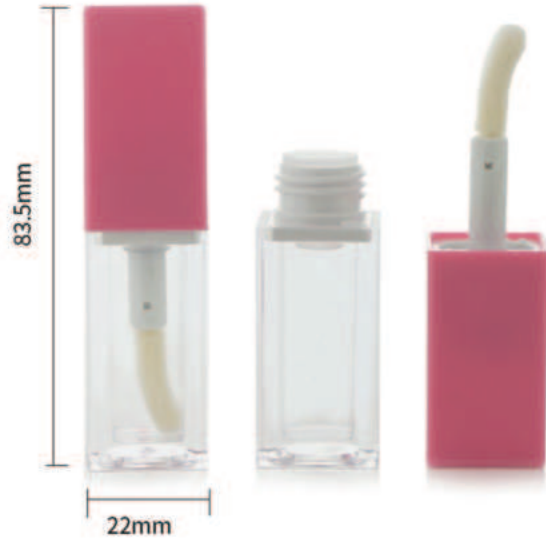

SLS009-6.5ML